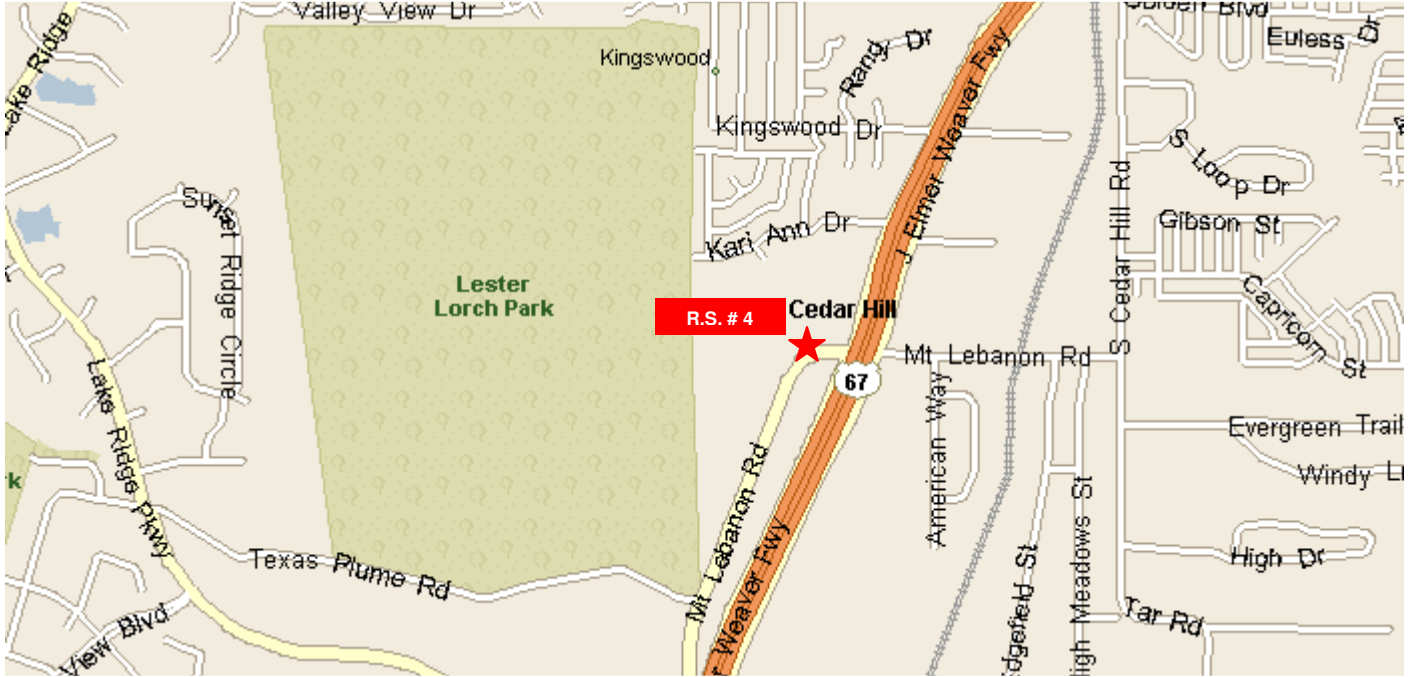

**Red Hot Chili Pepper Rally
Support Team Plan Attachment 2
August 16, 2008**

Detail Maps

Calumet Center	2
Rest Stop 1	3
Rest Stop 2	4
Rest Stop 3	5
Rest Stop 4	6
Rest Stop 5	7

CALUMET COMMUNITY CENTER
321 Calumet Ave, Dallas, TX 75211
MAPSCO 52H
32N 44' 38.71"
98W 53' 41.99"

Rest Stop #1
West Davis St. & Merrifield Rd.
(McDonald's Parking Lot)
MAPSCO 52A
32N 44' 57.16"
96W 55' 21.09"

REST STOP # 2
Mountain Creek Parkway Just North of I-20
MAPSCO 61A R
32N 40' 26.75"
96W 57' 56.41"

REST STOP 3
Lake Ridge Parkway & West Dam Entrance
MAPSCO FORT WORTH 112M
32N 38' 16.56"
97W 02' 18.78"

REST STOP # 4
Church Parking Lot
Mt. Lebanon Rd. & U.S. 67, Cedar Hill, TX
MAPSCO DALLAS CO. 81A U
32N 33' 39.89"
96W 58' 22.53"

REST STOP # 5
Baxter Elementary
1050 Park Place Blvd, Midlothian, TX
MAPSCO ELLIS CO. 1028 A
32N 29' 45.54"
96W 57' 44.45"