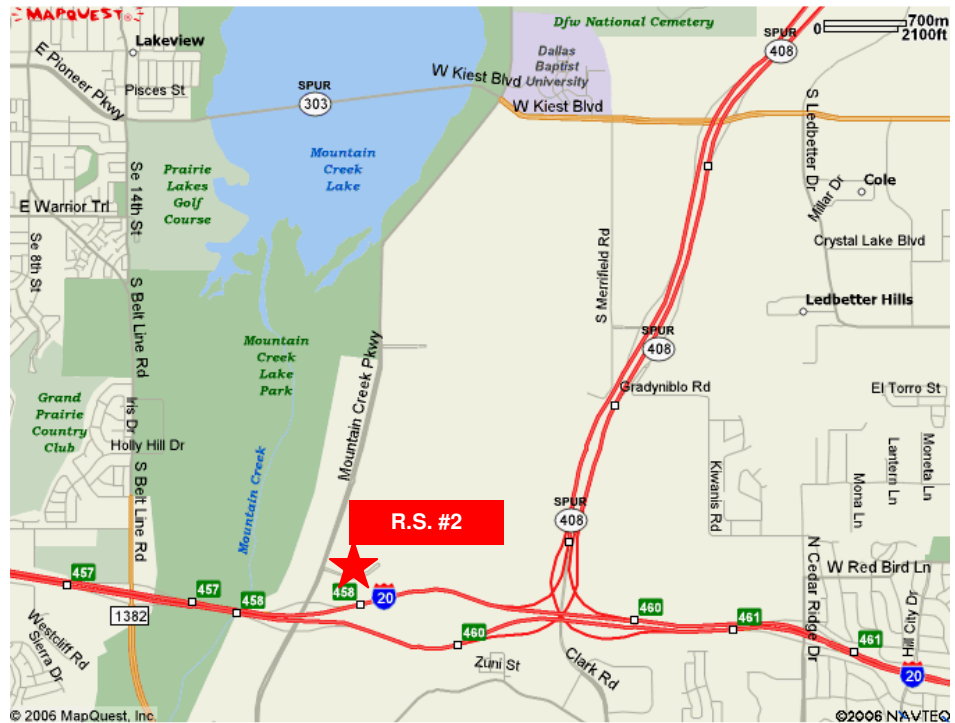

**Red Hot Chili Pepper Rally
Support Team Plan Attachment 2
August 16, 2008**

Detail Maps

Calumet Center	2
Rest Stop 1	3
Rest Stop 2	4
Rest Stop 3	5
Rest Stop 4	6
Rest Stop 5	7

CALUMET COMMUNITY CENTER
321 Calumet Ave, Dallas, TX 75211
MAPSCO 52H
32N 44' 38.71"
98W 53' 41.99"

Rest Stop #1
West Davis St. & Merrifield Rd.
(McDonald's Parking Lot)
MAPSCO 52A
32N 44' 57.16"
96W 55' 21.09"

REST STOP # 2
Mountain Creek Parkway Just North of I-20
MAPSCO 61A R
32N 40' 26.75"
96W 57' 56.41"

REST STOP 3
Lake Ridge Parkway & West Dam Entrance
MAPSCO FORT WORTH 112M
32N 38' 16.56"
97W 02' 18.78"

REST STOP # 4
Church Parking Lot
Mt. Lebanon Rd. & U.S. 67, Cedar Hill, TX
MAPSCO DALLAS CO. 81A U
32N 33' 39.89"
96W 58' 22.53"

REST STOP # 5
Baxter Elementary
1050 Park Place Blvd, Midlothian, TX
MAPSCO ELLIS CO. 1028 A
32N 29' 45.54"
96W 57' 44.45"