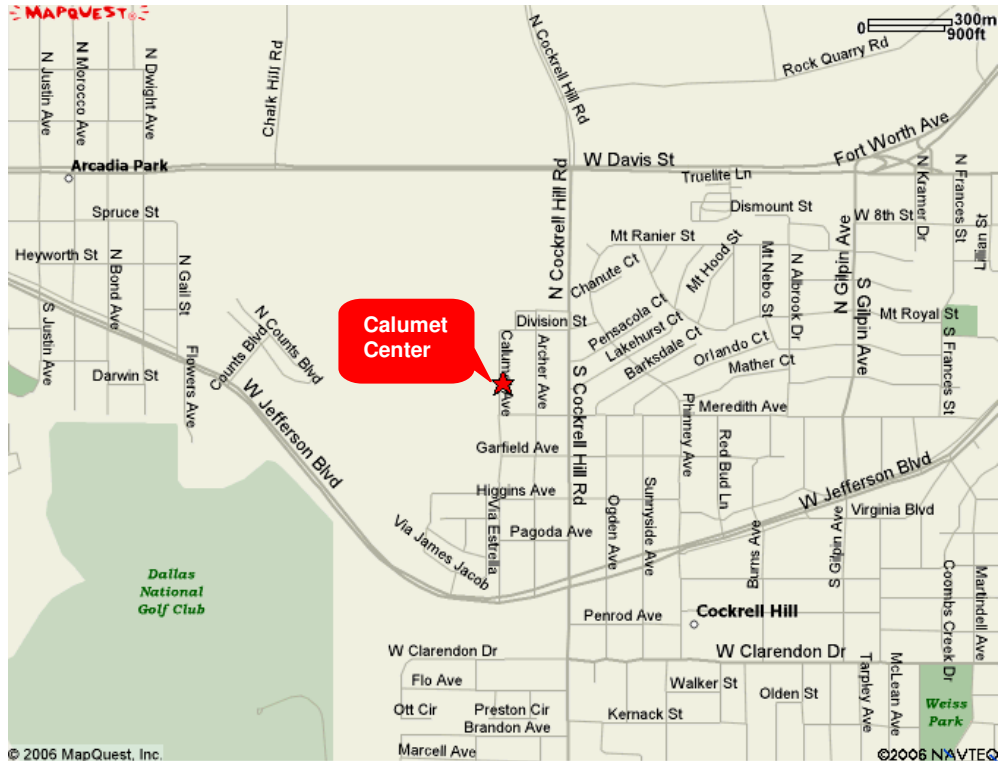

**Red Hot Chili Pepper Rally
Support Team Plan Attachment 2
August 16, 2008**

Detail Maps

Calumet Center	2
Rest Stop 1	3
Rest Stop 2	4
Rest Stop 3	5
Rest Stop 4	6
Rest Stop 5	7

CALUMET COMMUNITY CENTER
321 Calumet Ave, Dallas, TX 75211
MAPSCO 52H
32N 44' 38.71"
98W 53' 41.99"

Rest Stop #1
West Davis St. & Merrifield Rd.
(McDonald's Parking Lot)
MAPSCO 52A
32N 44' 57.16"
96W 55' 21.09"

REST STOP # 2
Mountain Creek Parkway Just North of I-20
MAPSCO 61A R
32N 40' 26.75"
96W 57' 56.41"

REST STOP 3
Lake Ridge Parkway & West Dam Entrance
MAPSCO FORT WORTH 112M
32N 38' 16.56"
97W 02' 18.78"

REST STOP # 4
Church Parking Lot
Mt. Lebanon Rd. & U.S. 67, Cedar Hill, TX
MAPSCO DALLAS CO. 81A U
32N 33' 39.89"
96W 58' 22.53"

REST STOP # 5
Baxter Elementary
1050 Park Place Blvd, Midlothian, TX
MAPSCO ELLIS CO. 1028 A
32N 29' 45.54"
96W 57' 44.45"