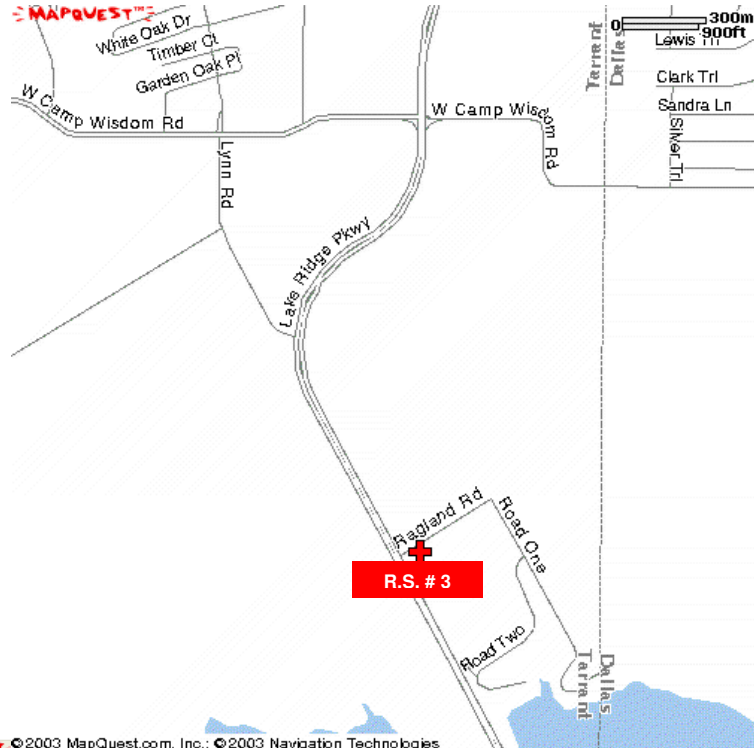

**Red Hot Chili Pepper Rally
Support Team Plan Attachment 2
August 16, 2008**

Detail Maps

Calumet Center	2
Rest Stop 1	3
Rest Stop 2	4
Rest Stop 3	5
Rest Stop 4	6
Rest Stop 5	7

CALUMET COMMUNITY CENTER
321 Calumet Ave, Dallas, TX 75211
MAPSCO 52H
32N 44' 38.71"
98W 53' 41.99"

Rest Stop #1
West Davis St. & Merrifield Rd.
(McDonald's Parking Lot)
MAPSCO 52A
32N 44' 57.16"
96W 55' 21.09"

REST STOP # 2
Mountain Creek Parkway Just North of I-20
MAPSCO 61A R
32N 40' 26.75"
96W 57' 56.41"

REST STOP 3
Lake Ridge Parkway & West Dam Entrance
MAPSCO FORT WORTH 112M
32N 38' 16.56"
97W 02' 18.78"

REST STOP # 4
Church Parking Lot
Mt. Lebanon Rd. & U.S. 67, Cedar Hill, TX
MAPSCO DALLAS CO. 81A U
32N 33' 39.89"
96W 58' 22.53"

REST STOP # 5
Baxter Elementary
1050 Park Place Blvd, Midlothian, TX
MAPSCO ELLIS CO. 1028 A
32N 29' 45.54"
96W 57' 44.45"