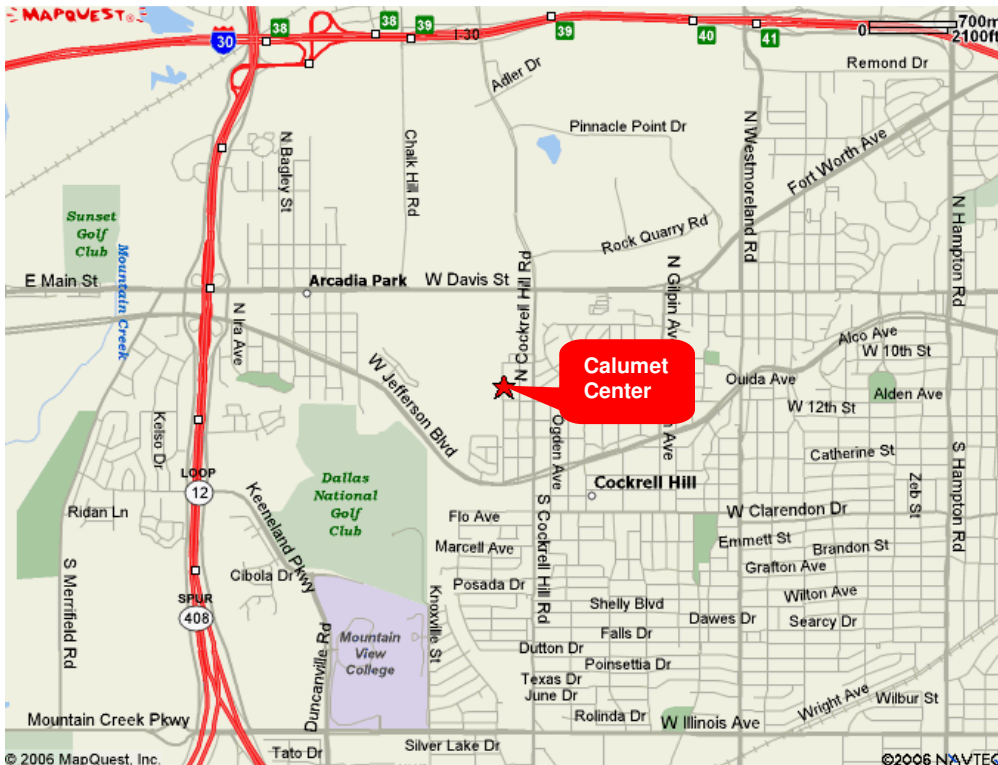

**Red Hot Chili Pepper Rally
Support Team Plan Attachment 2
August 16, 2008**

Detail Maps

Calumet Center	2
Rest Stop 1	3
Rest Stop 2	4
Rest Stop 3	5
Rest Stop 4	6
Rest Stop 5	7

CALUMET COMMUNITY CENTER
321 Calumet Ave, Dallas, TX 75211
MAPSCO 52H
32N 44' 38.71"
98W 53' 41.99"

Rest Stop #1
West Davis St. & Merrifield Rd.
(McDonald's Parking Lot)
MAPSCO 52A
32N 44' 57.16"
96W 55' 21.09"

REST STOP # 2
Mountain Creek Parkway Just North of I-20
MAPSCO 61A R
32N 40' 26.75"
96W 57' 56.41"

REST STOP 3
Lake Ridge Parkway & West Dam Entrance
MAPSCO FORT WORTH 112M
32N 38' 16.56"
97W 02' 18.78"

REST STOP # 4
Church Parking Lot
Mt. Lebanon Rd. & U.S. 67, Cedar Hill, TX
MAPSCO DALLAS CO. 81A U
32N 33' 39.89"
96W 58' 22.53"

REST STOP # 5
Baxter Elementary
1050 Park Place Blvd, Midlothian, TX
MAPSCO ELLIS CO. 1028 A
32N 29' 45.54"
96W 57' 44.45"