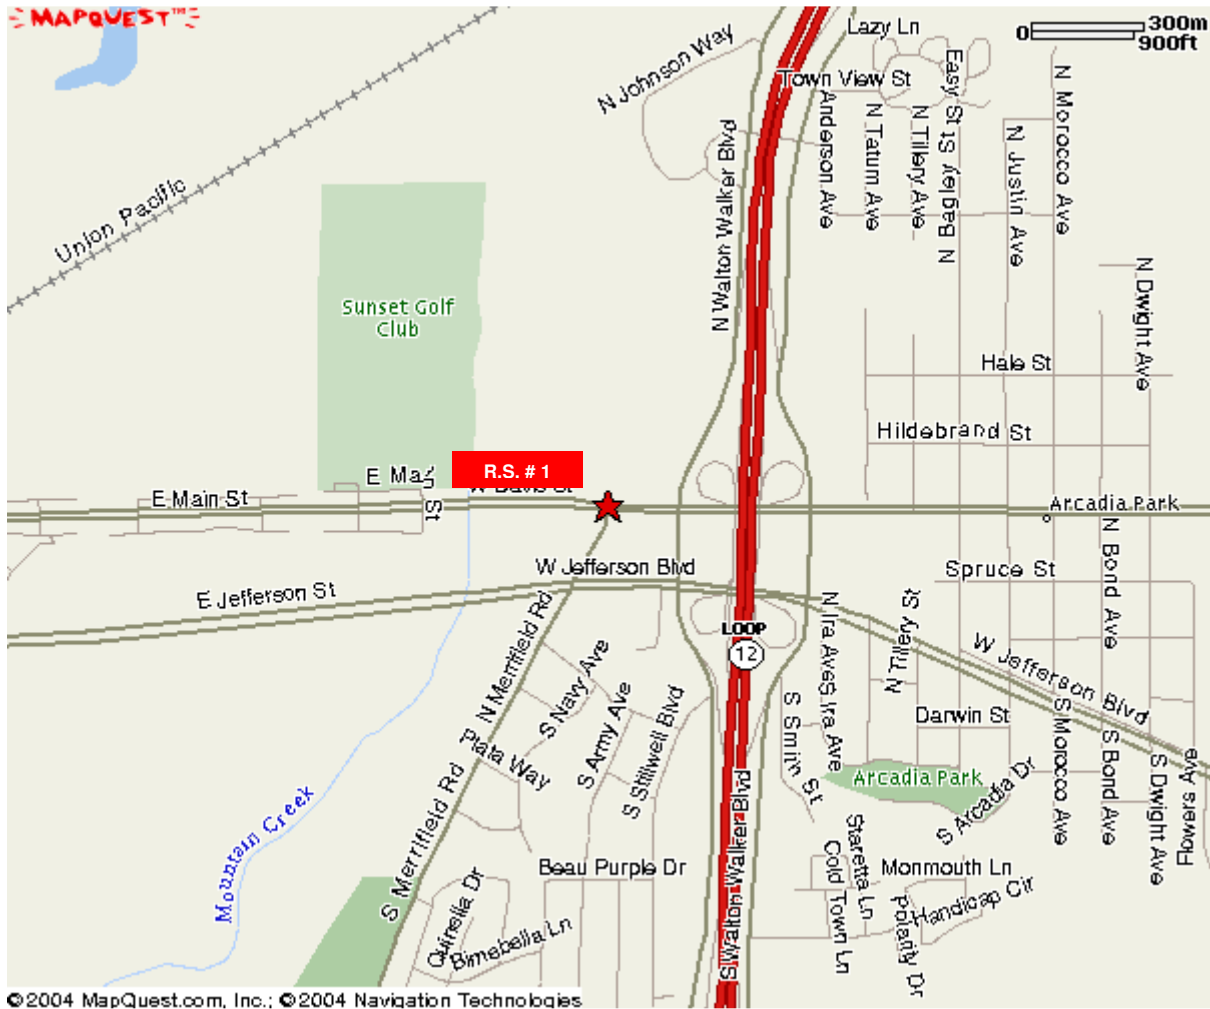

**Red Hot Chili Pepper Rally
Support Team Plan Attachment 2
August 16, 2008**

Detail Maps

Calumet Center	2
Rest Stop 1	3
Rest Stop 2	4
Rest Stop 3	5
Rest Stop 4	6
Rest Stop 5	7

CALUMET COMMUNITY CENTER
321 Calumet Ave, Dallas, TX 75211
MAPSCO 52H
32N 44' 38.71"
98W 53' 41.99"

Rest Stop #1
West Davis St. & Merrifield Rd.
(McDonald's Parking Lot)
MAPSCO 52A
32N 44' 57.16"
96W 55' 21.09"

REST STOP # 2
Mountain Creek Parkway Just North of I-20
MAPSCO 61A R
32N 40' 26.75"
96W 57' 56.41"

REST STOP 3
Lake Ridge Parkway & West Dam Entrance
MAPSCO FORT WORTH 112M
32N 38' 16.56"
97W 02' 18.78"

REST STOP # 4
Church Parking Lot
Mt. Lebanon Rd. & U.S. 67, Cedar Hill, TX
MAPSCO DALLAS CO. 81A U
32N 33' 39.89"
96W 58' 22.53"

REST STOP # 5
Baxter Elementary
1050 Park Place Blvd, Midlothian, TX
MAPSCO ELLIS CO. 1028 A
32N 29' 45.54"
96W 57' 44.45"