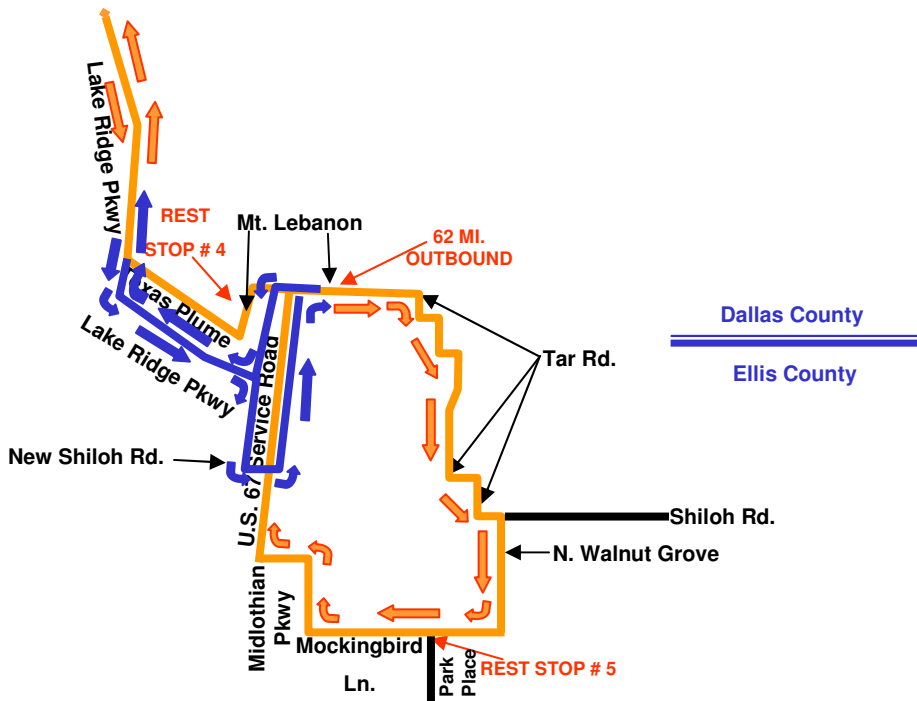

**9th Annual  
RED HOT CHILI  
PEPPER BIKE RALLY  
(August 18, 2007)**

**No Hills Alternate Route**

(NOT TO SCALE) (Version July 28, 2007)

**Need Help! Call (214) 467-1966**

**No Hills Alternate Route**

***OUTBOUND***

Continue South on Lake Ridge Pkwy to U.S. 67 Service Road  
 Turn South (Right) on U.S. 67 Service Road and go to New Shiloh Road  
 Turn East (Left) on New Shiloh Road and cross under U.S. 67  
 Turn North (Left) on U.S. 67 Service Road and go to Mt. Lebanon  
 Turn East (Right) on Mt. Lebanon and continue on 62 Mile Course.

***INBOUND***

Turn West (Left) on Mt. Lebanon  
 Turn South (Left) on U.S. 67 Service Road  
 Turn West (Right) on Lake Ridge Pkwy.  
 Continue on Lake Ridge Pkwy until you are back on course.